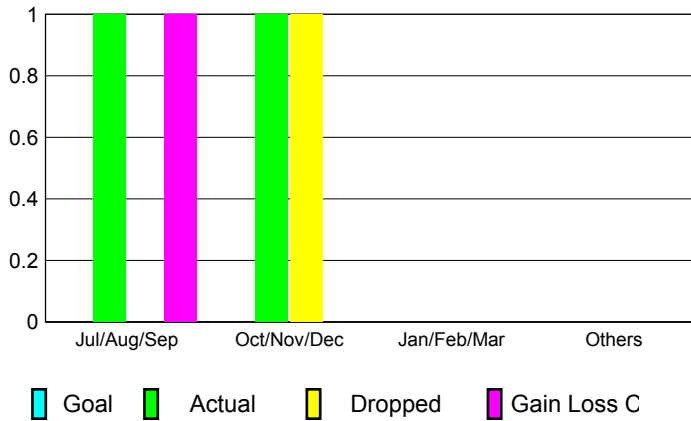

GMT: **PEI-JEN CHEN**

Location: **REP OF CHINA**

GMT CA: **5**

CLUBS

Month	New Club Goal	Actual New Clubs	Actual Dropped Clubs	Gain/Loss of Clubs
2012-2013				
Jul/Aug/Sep		1	0	1
Oct/Nov/Dec		1	1	0
Jan/Feb/Mar		0	0	0
Apr/May/Jun		0	0	0
Totals		2	1	1

Club Results 2012-2013

Goal, New, Dropped, Gain/Loss

YTD Status Quo Clubs 2012-2013

Status Quo Clubs Compared to Status Quo Members

Club Gain/Loss 2012-2013

MEMBERSHIP

Month	Net Memb Goal	Actual New Memb	Actual Dropped Memb	Gain/Loss of Memb
2012-2013				
Jul/Aug/Sep		275	67	208
Oct/Nov/Dec		58	8	50
Jan/Feb/Mar		74	58	16
Apr/May/Jun		33	225	-192
Totals		440	358	82