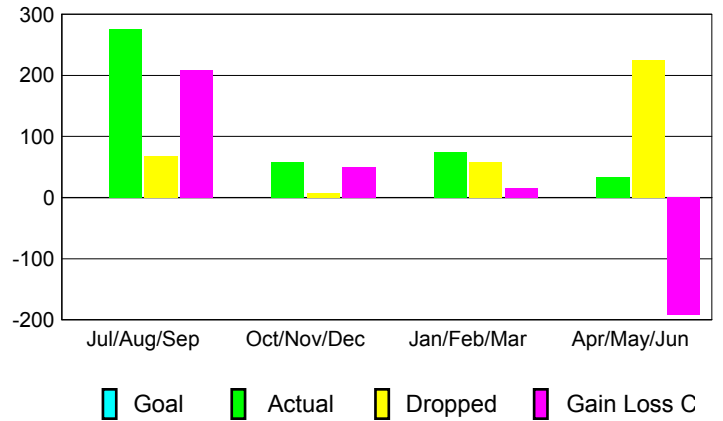

GMT: **PEI-JEN CHEN**

Location: **REP OF CHINA**

GMT CA: **5**

CLUBS

Month	New Club Goal	Actual New Clubs	Actual Dropped Clubs	Gain/Loss of Clubs
2012-2013				
Jul/Aug/Sep		1	0	1
Oct/Nov/Dec		1	1	0
Jan/Feb/Mar		0	0	0
Apr/May/Jun		0	0	0
Totals		2	1	1

Club Results 2012-2013

Goal, New, Dropped, Gain/Loss

YTD Status Quo Clubs 2012-2013

Status Quo Clubs Compared to Status Quo Members

Club Gain/Loss 2012-2013

MEMBERSHIP

Month	Net Memb Goal	Actual New Memb	Actual Dropped Memb	Gain/Loss of Memb
2012-2013				
Jul/Aug/Sep		275	67	208
Oct/Nov/Dec		58	8	50
Jan/Feb/Mar		74	58	16
Apr/May/Jun		33	225	-192
Totals		440	358	82

Membership Results 2012-2013

Goal, New, Dropped, Gain/Loss

Gender Comparison 2012-2013

Membership Gain/Loss 2012-2013