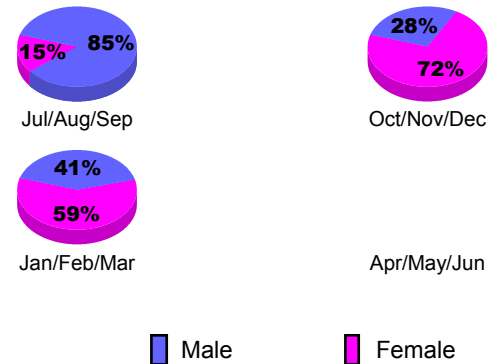

Club Results 2012-2013

Goal, New, Dropped, Gain/Loss

YTD Status Quo Clubs 2012-2013

Status Quo Clubs Compared to Status Quo Members

Club Gain/Loss 2012-2013

MEMBERSHIP

Month	Net Memb Goal	Actual New Memb	Actual Dropped Memb	Gain/Loss of Memb
2012-2013				
Jul/Aug/Sep		275	67	208
Oct/Nov/Dec		58	8	50
Jan/Feb/Mar		74	58	16
Apr/May/Jun		33	225	-192
Totals		440	358	82

Membership Results 2012-2013

Goal, New, Dropped, Gain/Loss

Gender Comparison 2012-2013

Membership Gain/Loss 2012-2013